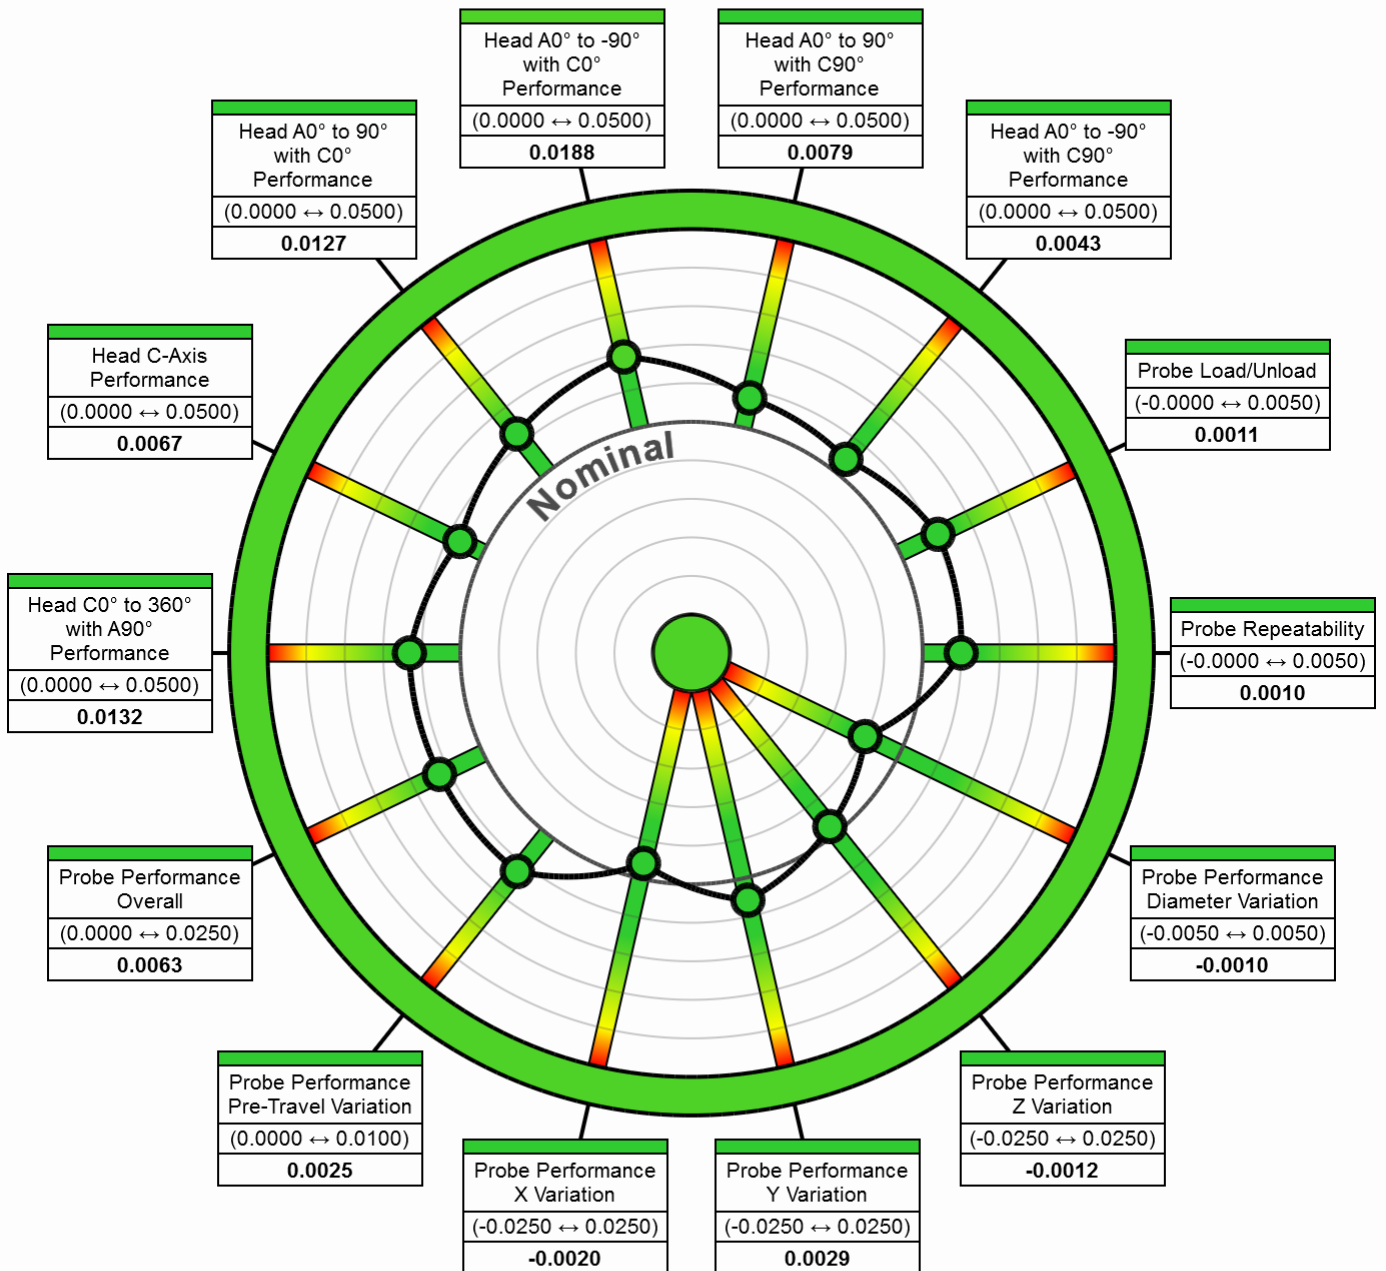

NC-Checker™ Benchmark

a **RENISHAW** associate company

metsoftpro.com
 +44(0)1665 608193
 info@metsoftpro.com

Machine: MSP-04663-E
Tag: Post Machine Servicing

08 Sep 2013 00:20
Quality: 71.78%

NC-Checker™ Benchmark